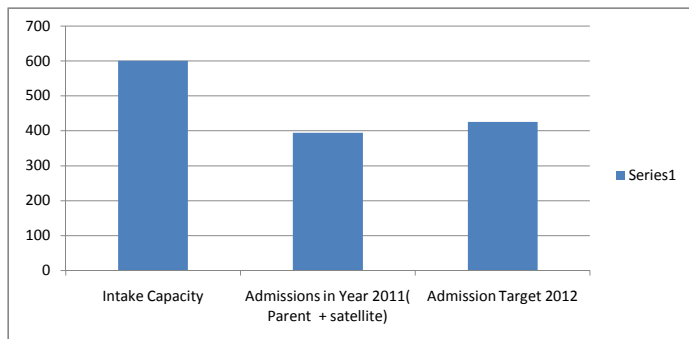

Parent CENTER Calculations

Sr.	Type of Centers	Enter your Number of centers	Intake Capacity	Admissions in Year 2011(Parent + satellite)	Admission Target 2012
1	Parent Center	1	600	394	425

ADMISSIONS TRACKING (Please Enter Month Wise Admission)