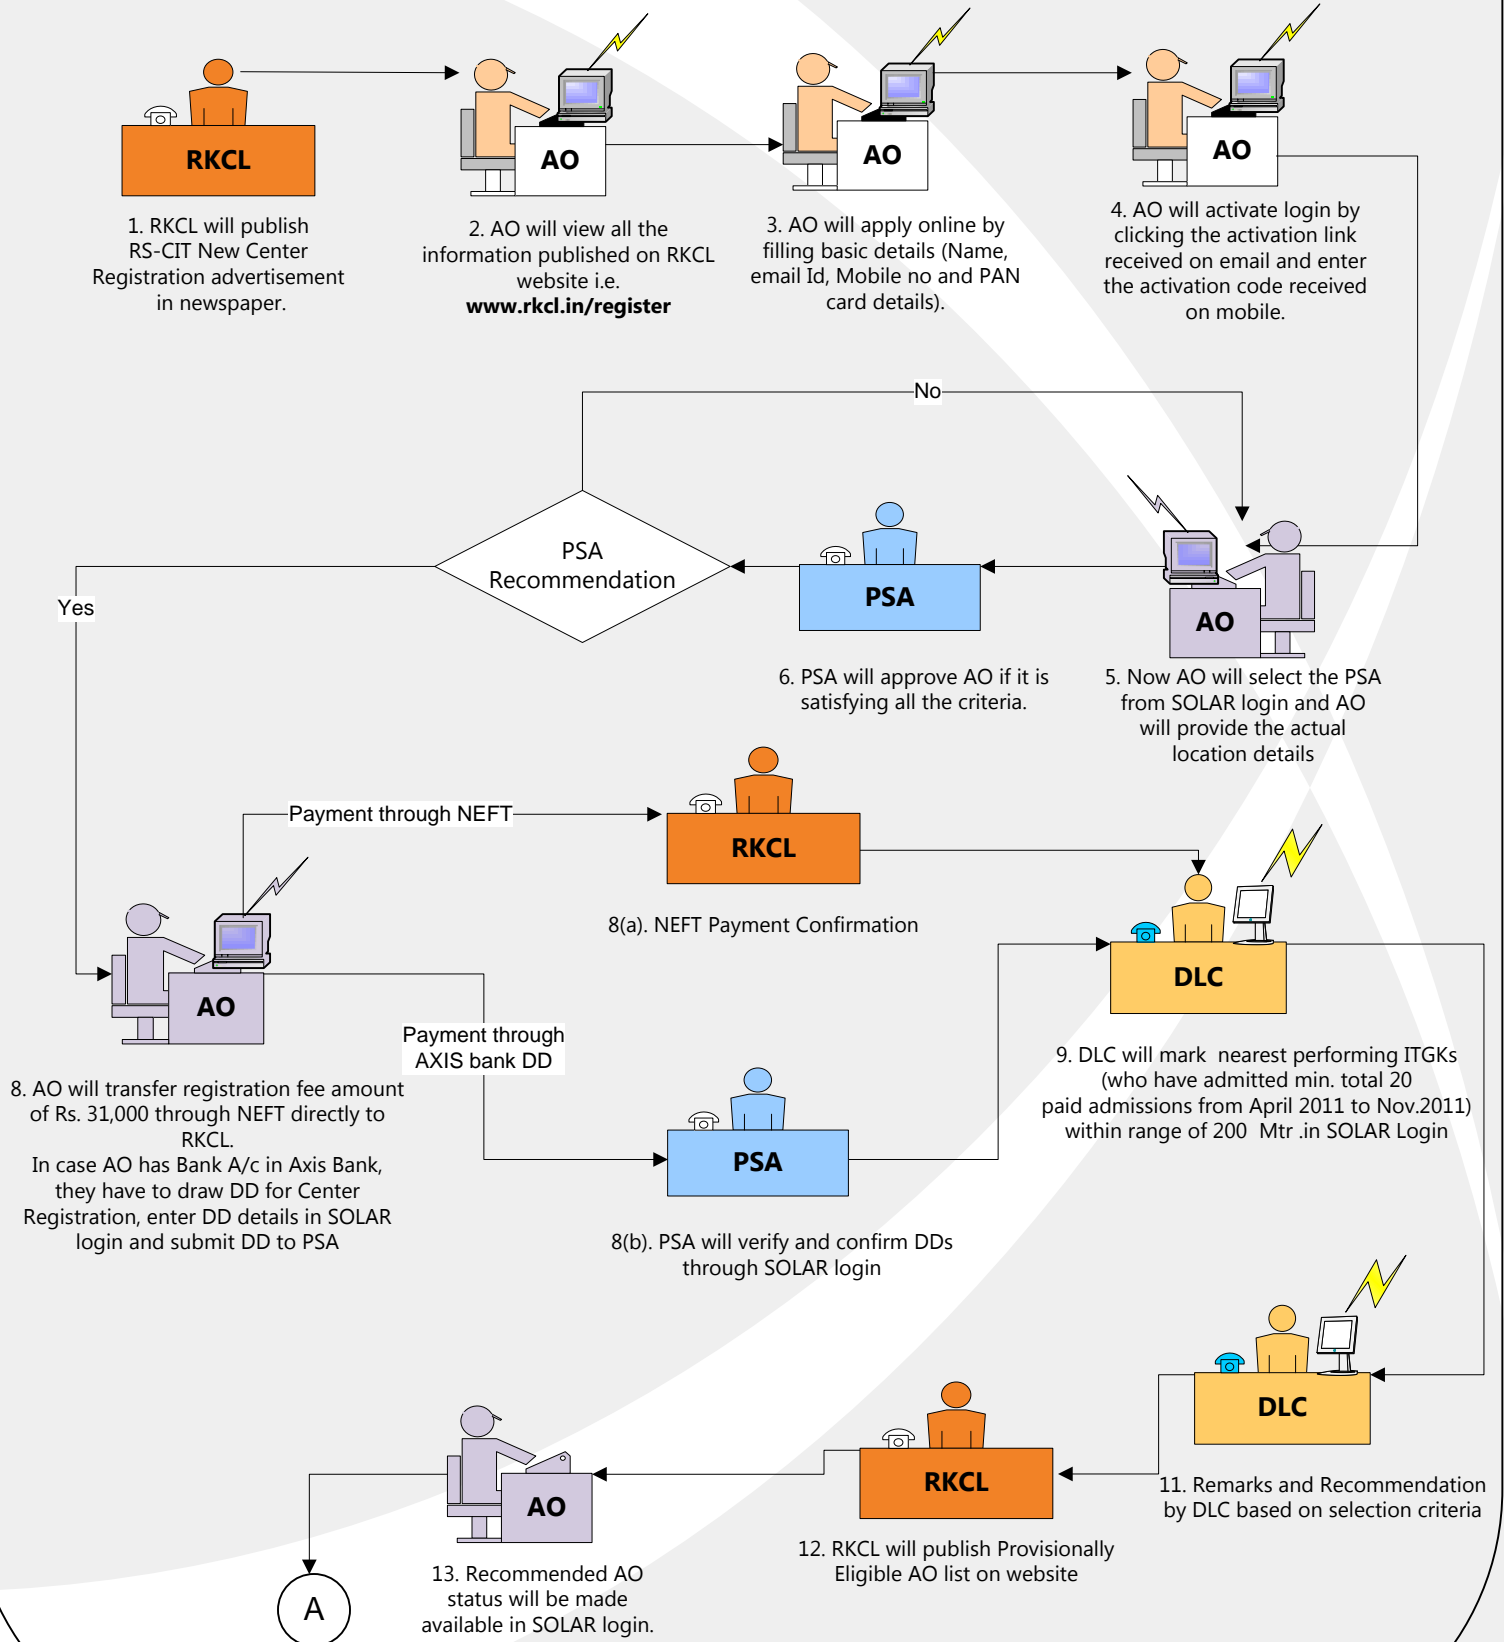

# Rajasthan Knowledge Corporation Limited

## RS-CIT Center Registration Process Flow Diagram

### For the year 2012