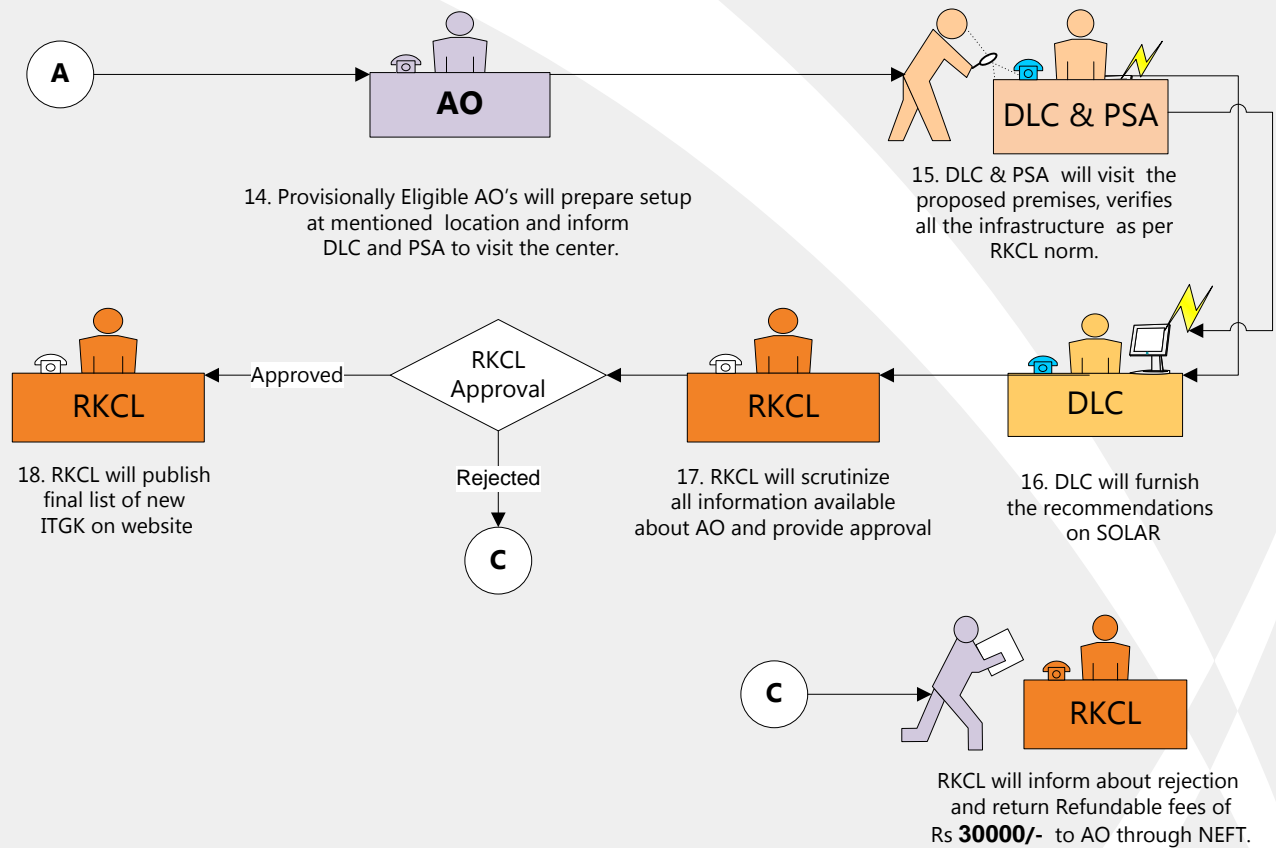

Rajasthan Knowledge Corporation Limited

RS-CIT Center Registration Process Flow Diagram

For the year 2012

Note : Incomplete applications or applications with incorrect locations shall be rejected.

Abbreviations:

- **AO** : Applicant Organization
- **ITGK** : IT Gyan Kendra
- **DLC-ITGK** : District Lead Center – IT Gyan Kendra
- **PSA** : Program Support Agency
- **DLC** : District Lead Center of RKCL
- **RKCL** : Rajasthan Knowledge Corporation Limited